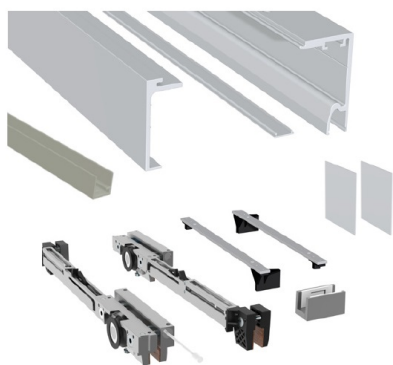

PRODUCT SHEET

Description:

Sliding Door SISO-70CFP, 2000mm, AL, Ceiling Mount, W/Soft Close, Alu Anodized, 8-10mm Glass Thickness, Max 70KG,, F/Ceiling Mount with Fixed Side Panel, Double Soft Brake

Item number:

28.29.510-0

Units	Box	Carton	HS Code	Barcode
Set		1	8302415000	 5704866466745

SISO A/S

Mileparken 11
DK-2740 Skovlunde
Denmark
VAT: DK 24786013

Phone +45 45 830 900

www.siso.dk
siso@siso.dk

Danske Bank
Nytorv Branch
Copenhagen
SWIFT: DABADKKK

Account no.
4180 3112 112936
IBAN Account
DK7230003112112936