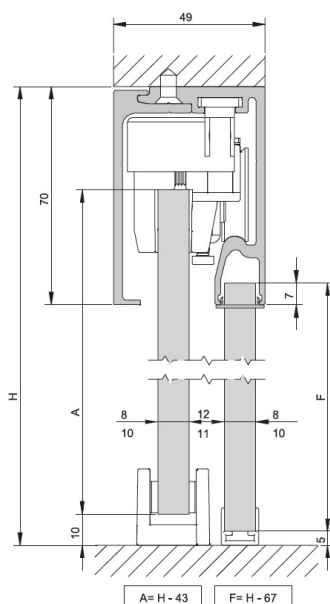

## Description:

Sliding Door SISO-70CFP, 2000mm, AL, Ceiling Mount, W/Soft Close, Alu Anodized, 8-10mm Glass Thickness, Max 70KG,, F/Ceiling Mount with Fixed Side Panel, Double Soft Brake

## Item number:

28.29.510-0

| Units | Box | Carton | HS Code    | Barcode   |
|-------|-----|--------|------------|---|
| Set   |     | 1      | 8302415000 | <br>5704866466745 |